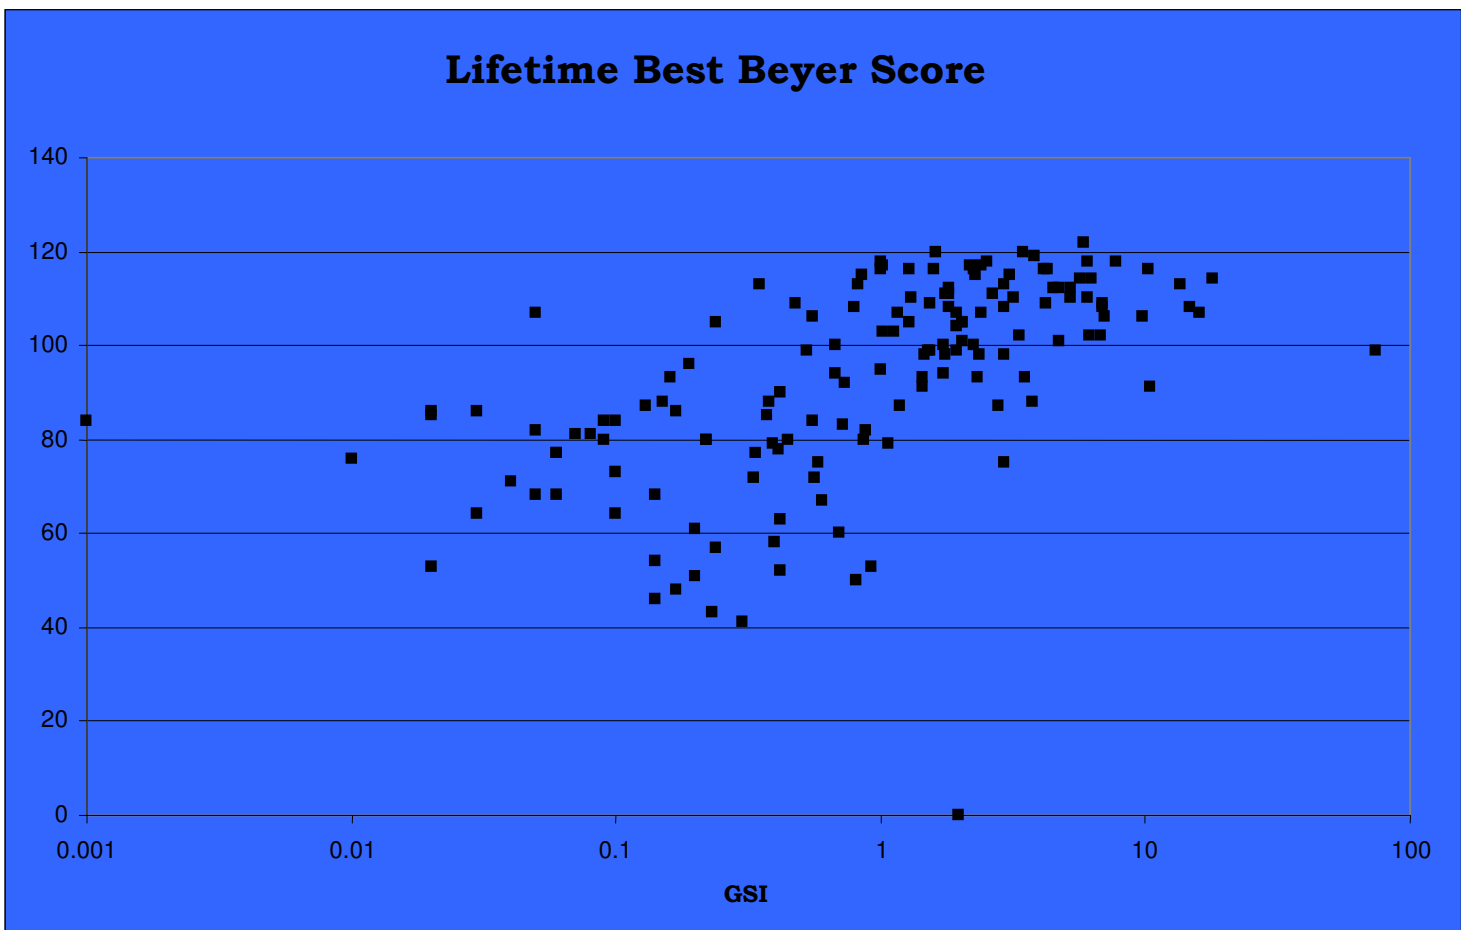

**PEGASUS  
 PROFILE™**

When winning is in the genes

Semilog graph depicting relationship between Graded Stakes Index (GSI) and Lifetime Best Beyer Score using a random sampling of 300 horses. As you can see there is a positive correlation demonstrating that an increase in GSI is associated with a higher lifetime best Beyer Score.