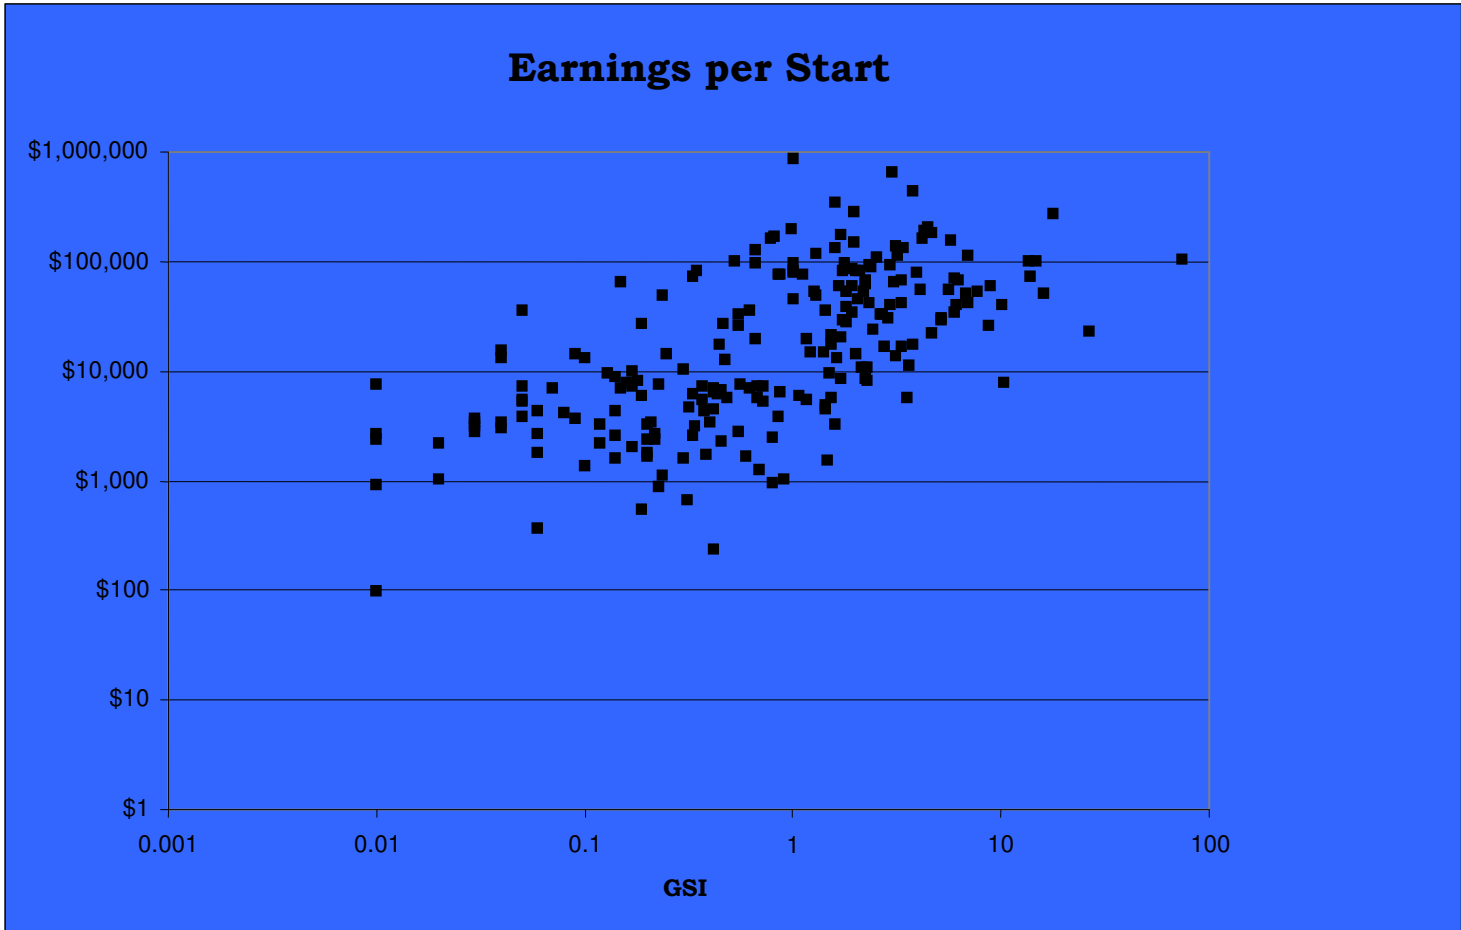

**PEGASUS  
 PROFILE™**

When winning is in the genes

Log graph illustrating correlation between Graded Stakes Index and Earnings per start.

**LifeLine Labs, LLC – Genetics Division**  
 PO Box 911014 Lexington, KY 40591  
 O: 859.523.0734 F: 859.523.1946  
 info@pegasusprofile.com  
 www.pegasusprofile.com