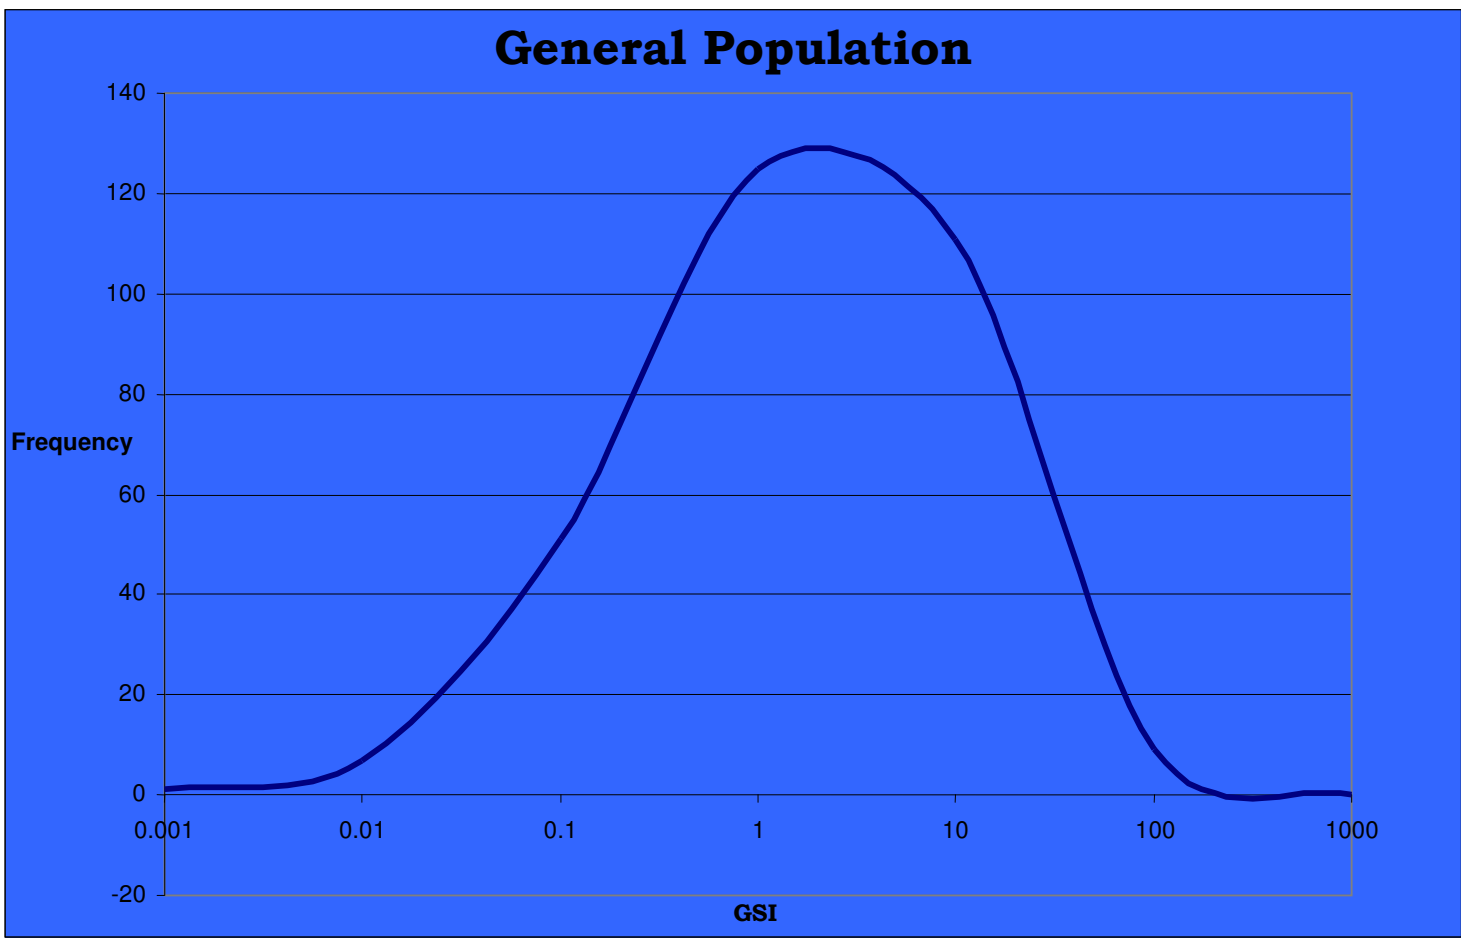

**PEGASUS
 PROFILE™**

When winning is in the genes

Bell curve representing the Graded Stakes Indices for 1000 horses. Note slight rightward shift.

LifeLine Labs, LLC – Genetics Division
 PO Box 911014 Lexington, KY 40591
 O: 859.523.0734 F: 859.523.1946
 info@pegasusprofile.com
 www.pegasusprofile.com